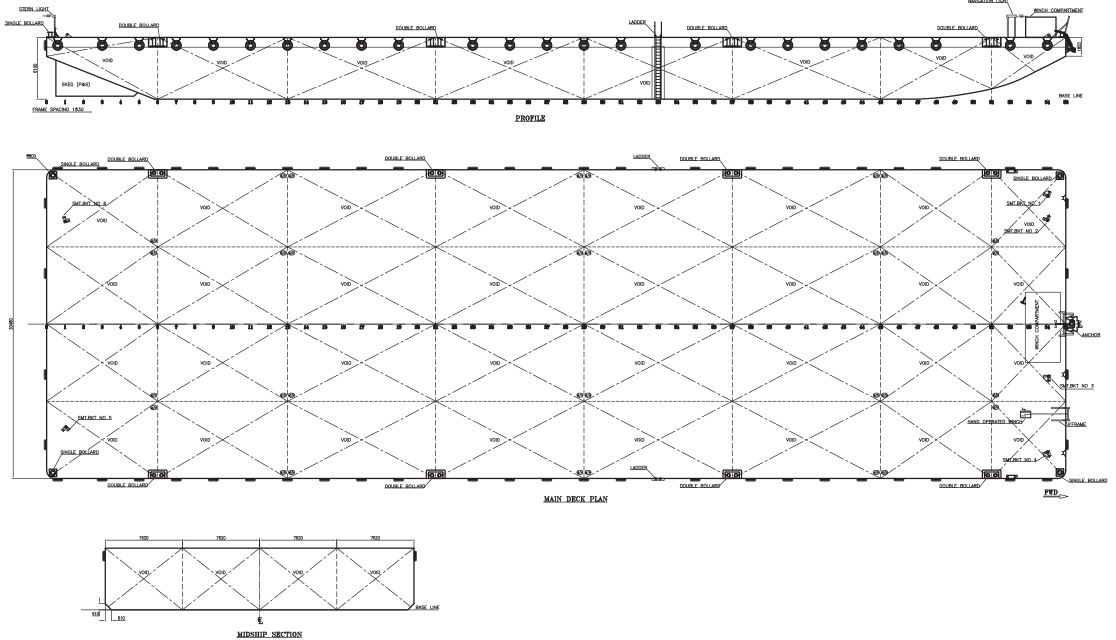

ASTRO SUNRISE

330 x 100 x 30 ft Flat Top Ballastable Barge

PRINCIPLE PARTICULARS

TYPE	STEEL TOP DESK BARGE
BUILT	2007
FLAG	SINGAPORE
CLASS	ABS A1 BARGE
DWT	SUMMER (T) 11550
GRT (T)	4958
NRT (T)	1487
LENGTH	100.58 M
BREADTH	30.48 M
DEPTH	6.10 M
DRAFT SUMMER MAX MLD	4.5 M
FREEBOARD SUMMER	1.386 M
DECK AREA APPROX	3000 (M2)
DECK STRENGTH	T/M2 15
NO OF COMPARTMENTS	32
BALLAST	11148M2

TOWING GEAR

PENNANT WIRE	64mm
DELTA PLATE	SWL:100T
BRIDLE WIRE	64mm x 25m (working load 60.0 MT)
CHAIN BRIDLE	50MM X 50.4 MT
SMIT BRACKET	100MT
NORWEIGIAN BUOY	

EMERGENCY TOWING GEAR

PENNANT WIRE	64mm (SWL 60T)
DELTA PLATE	SWL:100T
CHAIN BRIDLE	64mm x 25m (working load 60.0MT)
SMIT BRACKET	100MT

DECK EQUIPMENT

ANCHOR	YES
ANCHOR WINCH	YES
SMIT TOWING BRACKETS	YES
MOORING BOLLARDS	YES
TOWING GEAR	YES

ASTRO SUNRISE

330 x 100 x 30 ft Flat Top Ballastable Barge

All details are believed to be correct but without guarantee